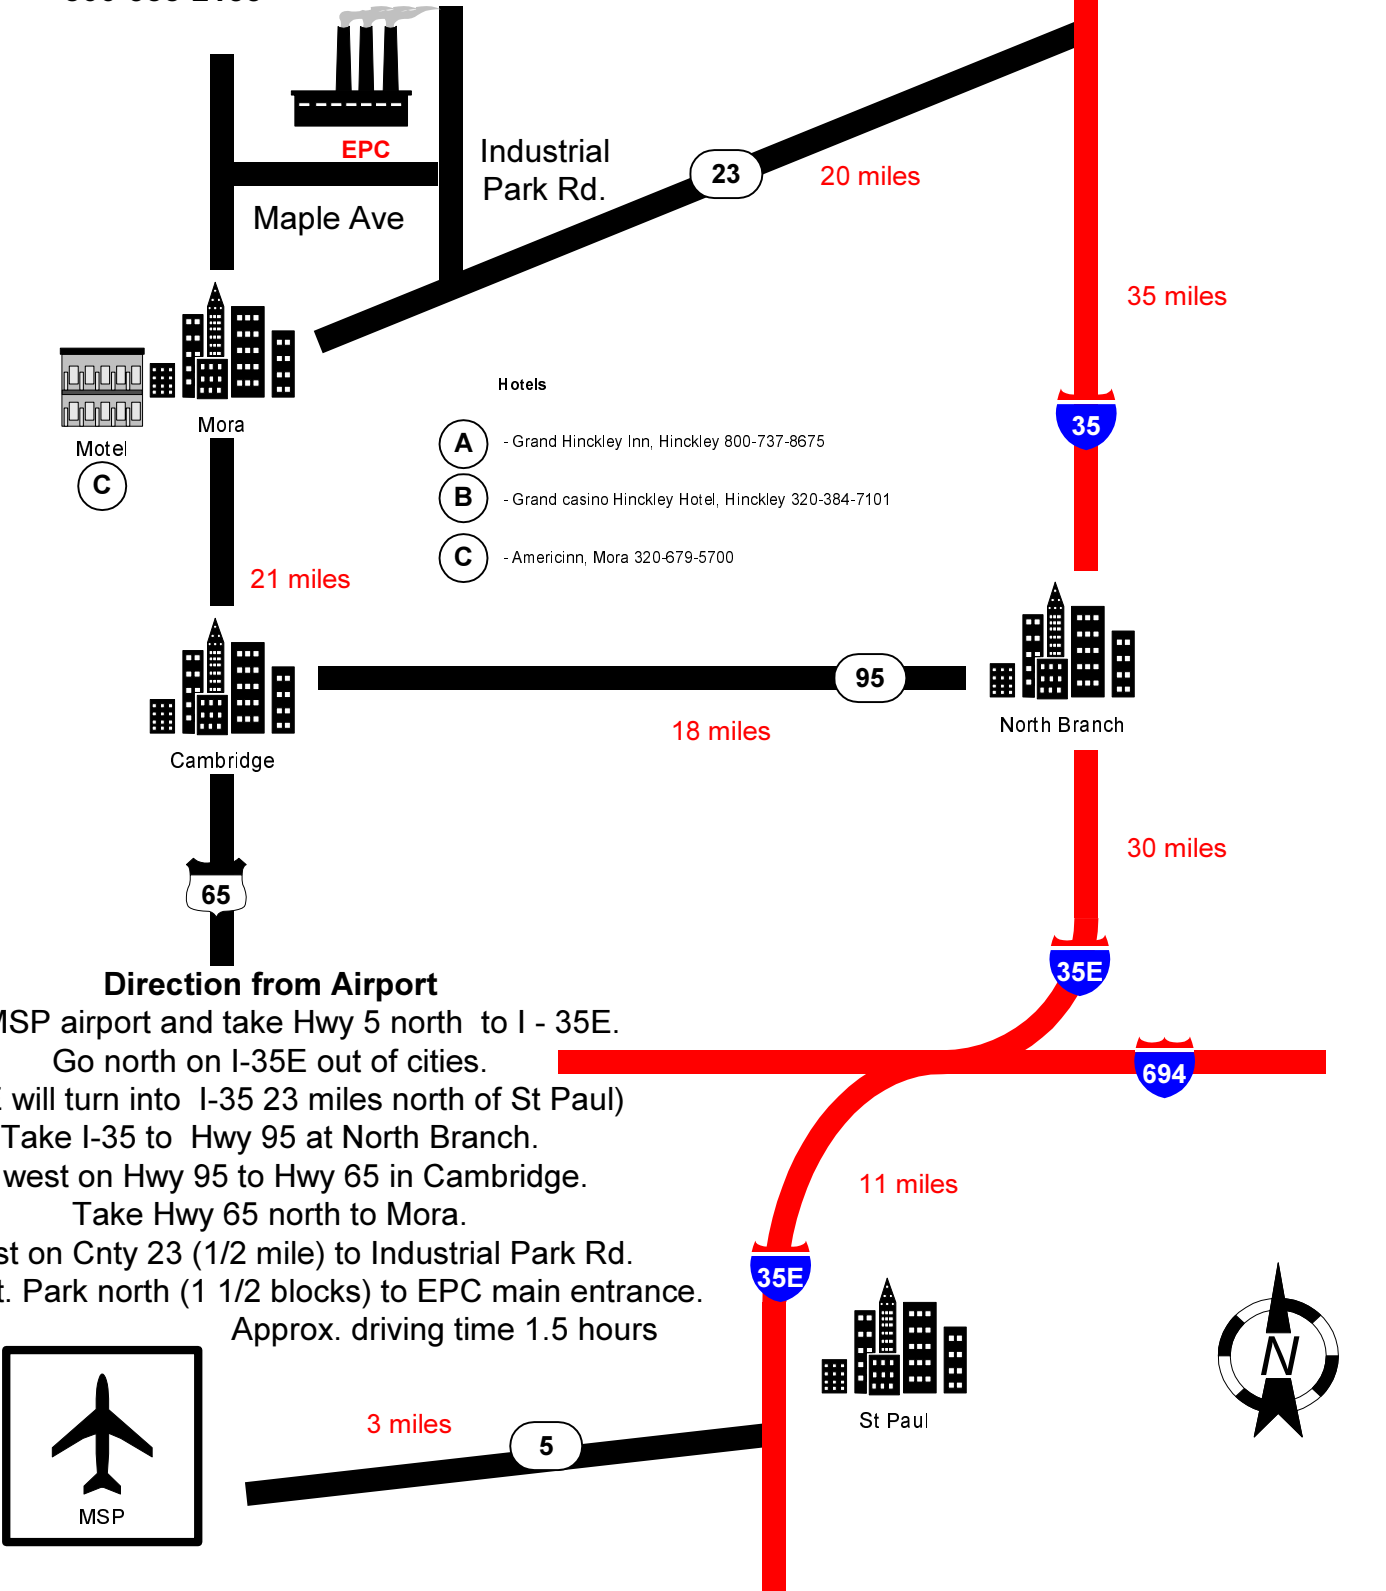

ENGINEERED POLYMERS CORP

1020 East Maple Ave
Mora, Mn 55051
320-679-3232
800-388-2155

- Hotels
- (A) - Grand Hinckley Inn, Hinckley 800-737-8675
 - (B) - Grand casino Hinckley Hotel, Hinckley 320-384-7101
 - (C) - Americinn, Mora 320-679-5700

Direction from Airport

Exit MSP airport and take Hwy 5 north to I - 35E.

Go north on I-35E out of cities.

(I-35E will turn into I-35 23 miles north of St Paul)

Take I-35 to Hwy 95 at North Branch.

Go west on Hwy 95 to Hwy 65 in Cambridge.

Take Hwy 65 north to Mora.

Go east on Cnty 23 (1/2 mile) to Industrial Park Rd.

Take Indust. Park north (1 1/2 blocks) to EPC main entrance.

Approx. driving time 1.5 hours